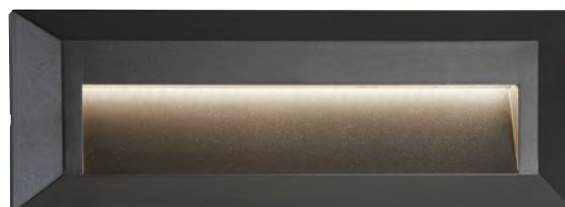

A 0221GY

A 0221GY

B 8732GY

A 0221GY

B 8732GY

Item	Product Code	IP	Finish	Lamp	Max Watt	Dimmable	Lumens	Colour Temp
A	0221GY	IP54	Die Cast Aluminium / Glass	LED	4W	x	100	4000K
B	8732GY	IP65	Polycarbonate	LED	1.7W	x	65	4000K